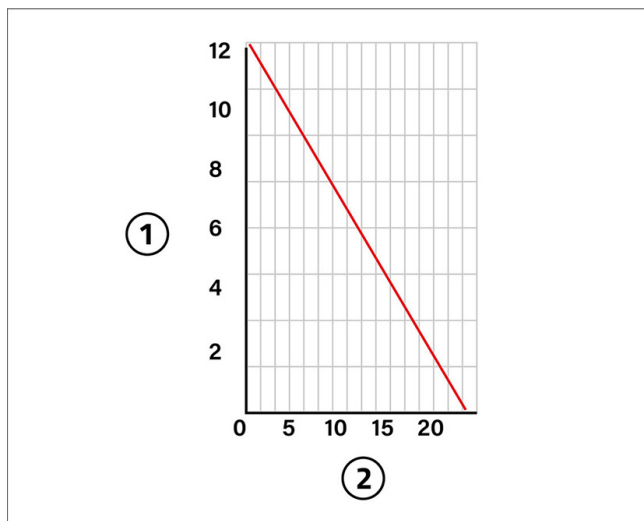

EF 20 It

[1] Air delivery (vertical m)

[2] Flow rate (litres/hour)

- For air conditioners up to 20 kW
- Max. 12 m vertical delivery
- Power consumption 19 W
- Max. noise level 26 [dB (A)]

WALL-MOUNTED APPLICATIONS

- wall splits
- consoles
- fan coils

CEILING-MOUNTED APPLICATIONS

- ceiling-mounted air conditioners
- ducted