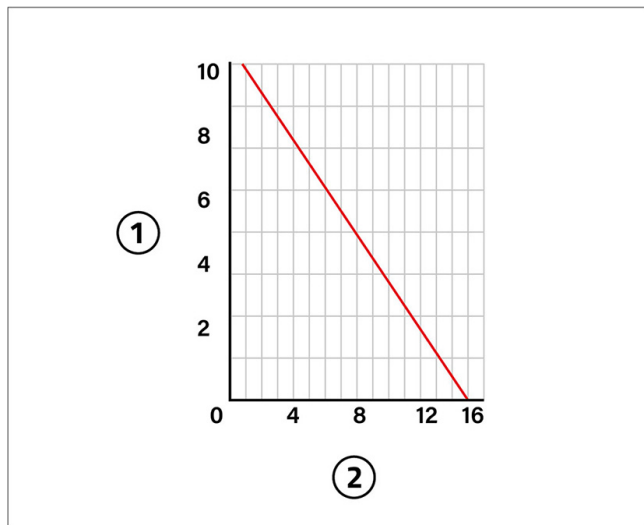

EF 15 It

[1] Air delivery (vertical m)

[2] Flow rate (litres/hour)

- For air conditioners up to 16 kW
- Max. 10 m vertical delivery
- Power consumption 19 W
- Max. noise level 25 [dB (A)]