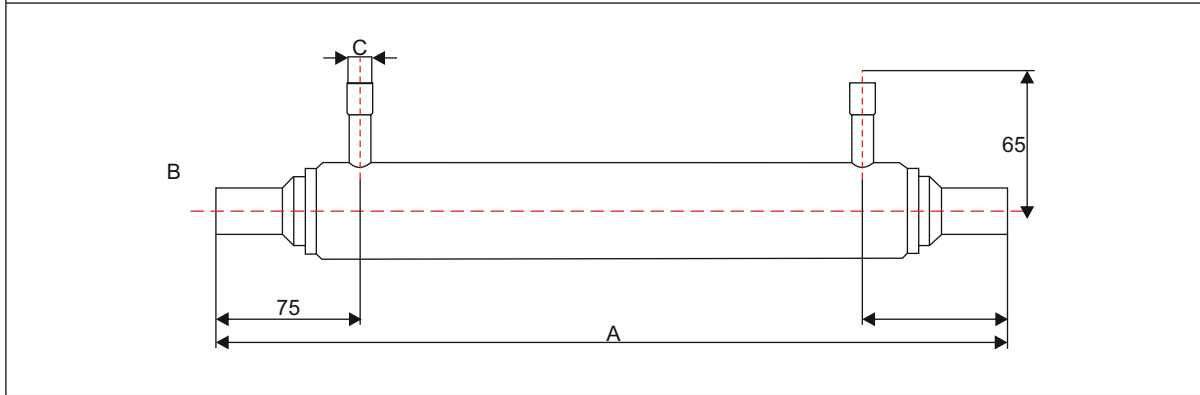

IMAGE, DRAWINGS & MODELS AVAILABLE

Drawing

Sr. no	Model No	Capacity HP	A mm	B mm	C inch
1	DAEX - 50TT	0.5	292	1/2"	1/4"
2	DAEX - 75TT	0.75	298	5/8"	3/8"
3	DAEX - 100TT	1	350	5/8"	3/8"
4	DAEX - 150TT	1.5	368	7/8"	3/8"
5	DAEX - 200TT	2	381	1 - 1/8"	3/8"
6	DAEX - 300TT	3	381	1 - 1/8"	1/2"
7	DAEX - 500TT	5	362	1 - 3/8"	5/8"

Material Specifications:

Outer Tube: Copper

Inner Tube: Copper

Refrigerant Connections: Copper